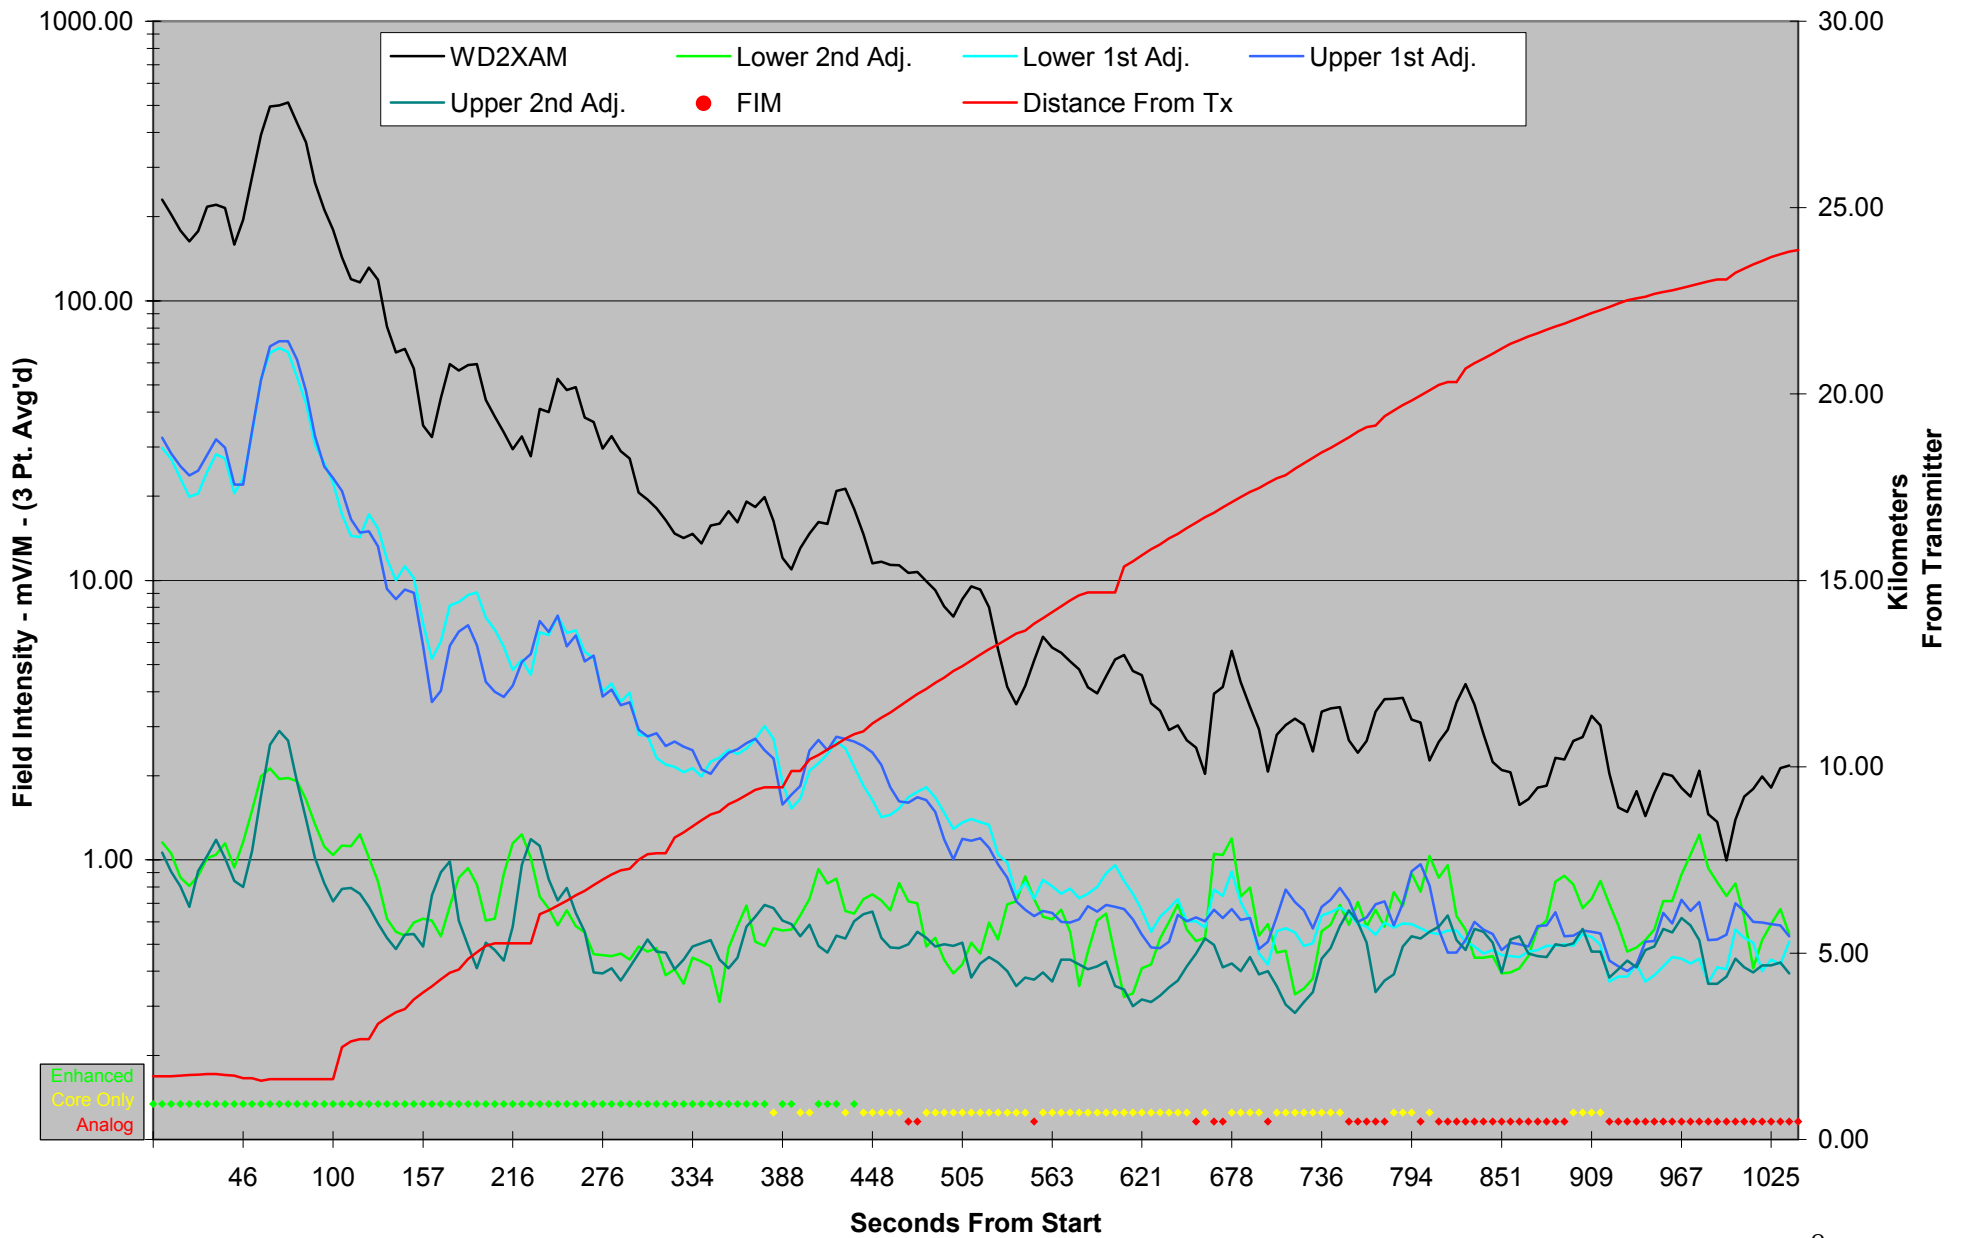

WD2XAM Day Performance

WD2XAM Performance (Day)

0° Radial

Enhanced
Core Only
Analog

WD2XAM Performance (Day)

90° Radial

WD2XAM Performance (Day)

180° Radial

WD2XAM Performance (Day)

270° Radial

WD2XAM Performance (Night)

0° Radial

WD2XAM Performance (Night)

90° Radial

WD2XAM Performance (Night)

180° Radial

WD2XAM Performance (Night)

270° Radial