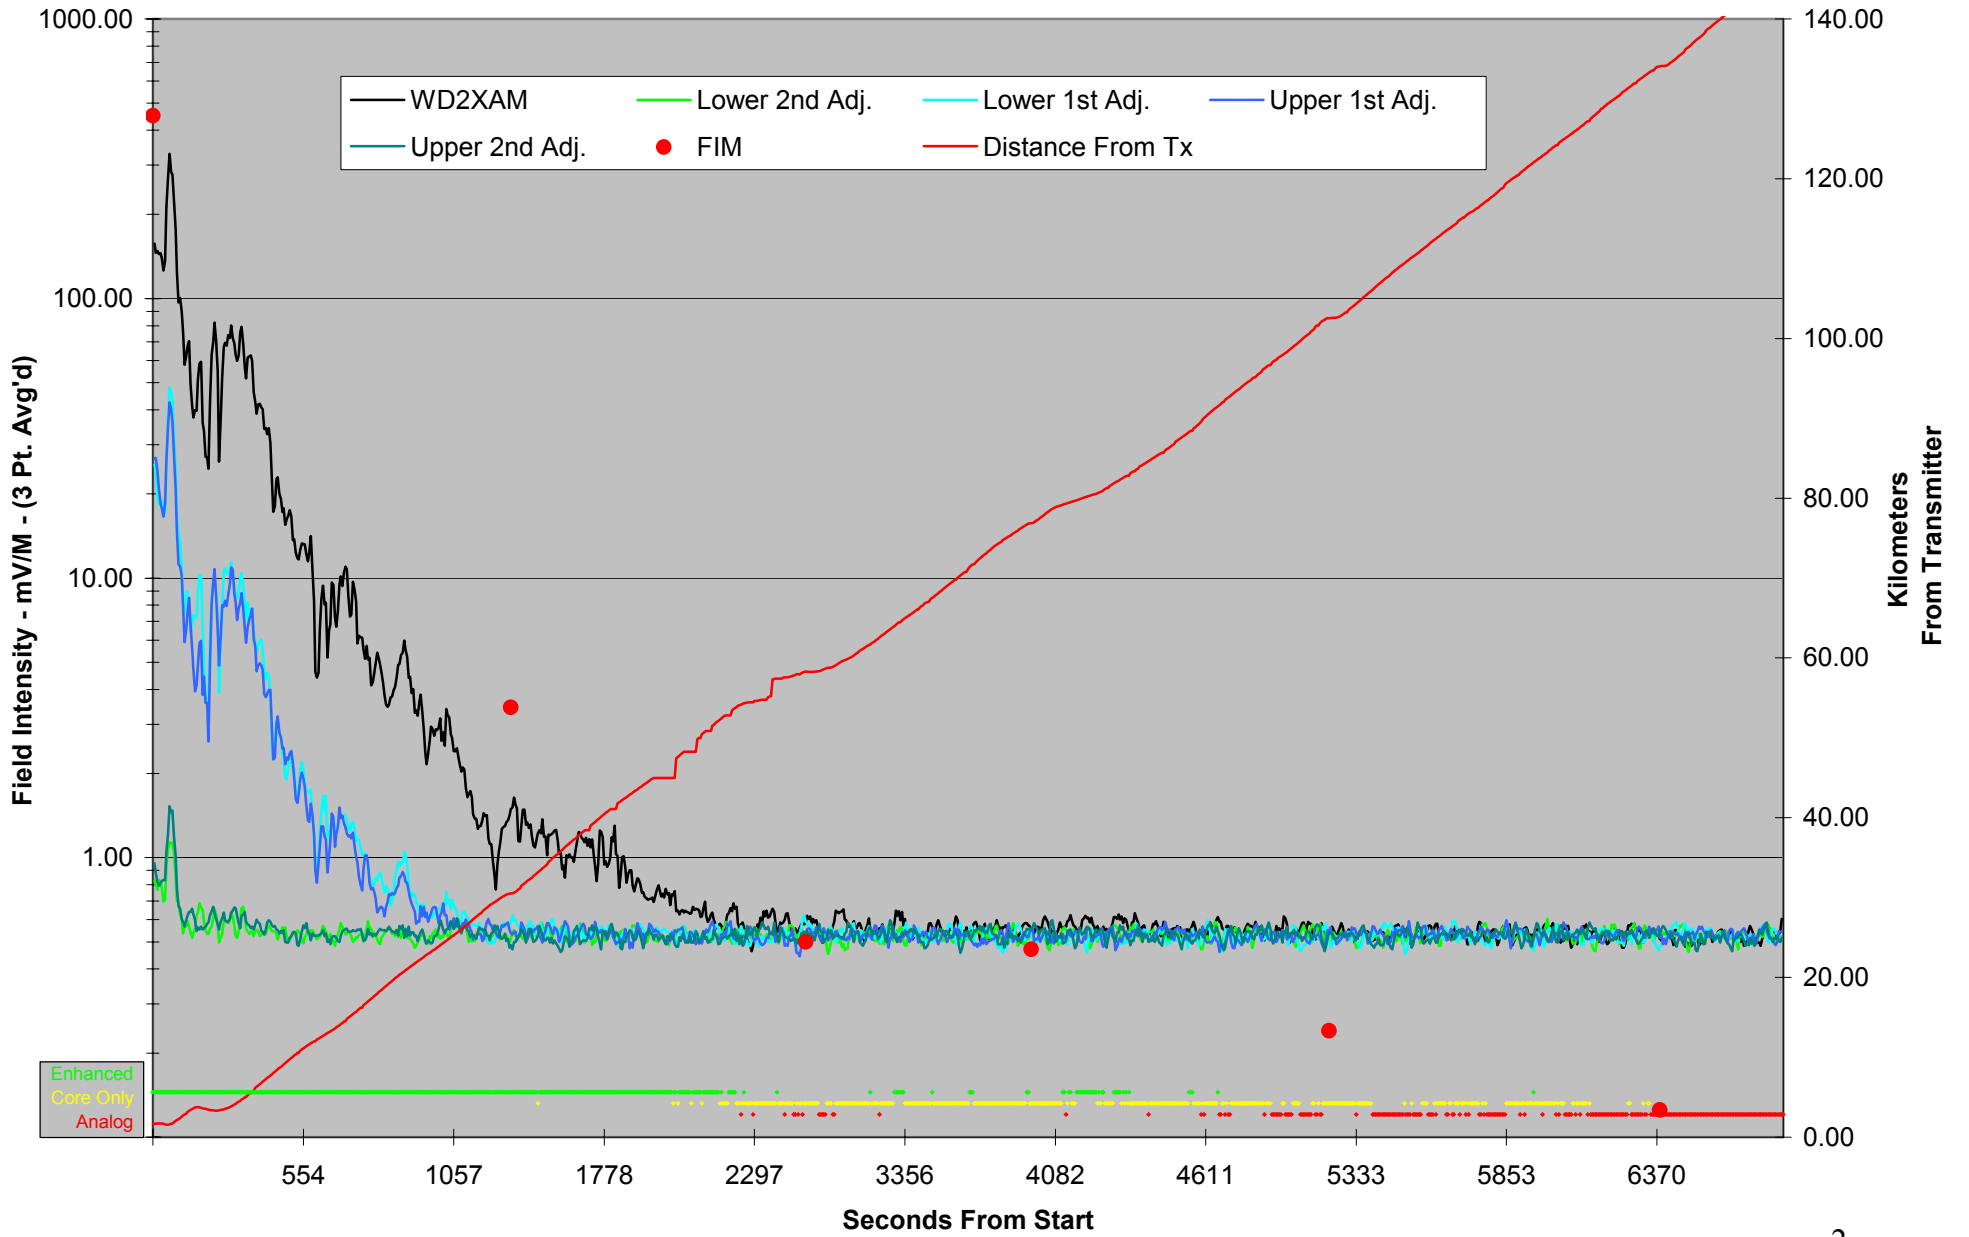

WD2XAM Day Performance

WD2XAM Performance (Day)

0° Radial

Enhanced
Core Only
Analog

WD2XAM Performance (Day)

90° Radial

WD2XAM Performance (Day)

180° Radial

WD2XAM Performance (Day)

270° Radial

WD2XAM Performance (Night)

0° Radial

WD2XAM Performance (Night)

90° Radial

WD2XAM Performance (Night)

180° Radial

WD2XAM Performance (Night)

270° Radial