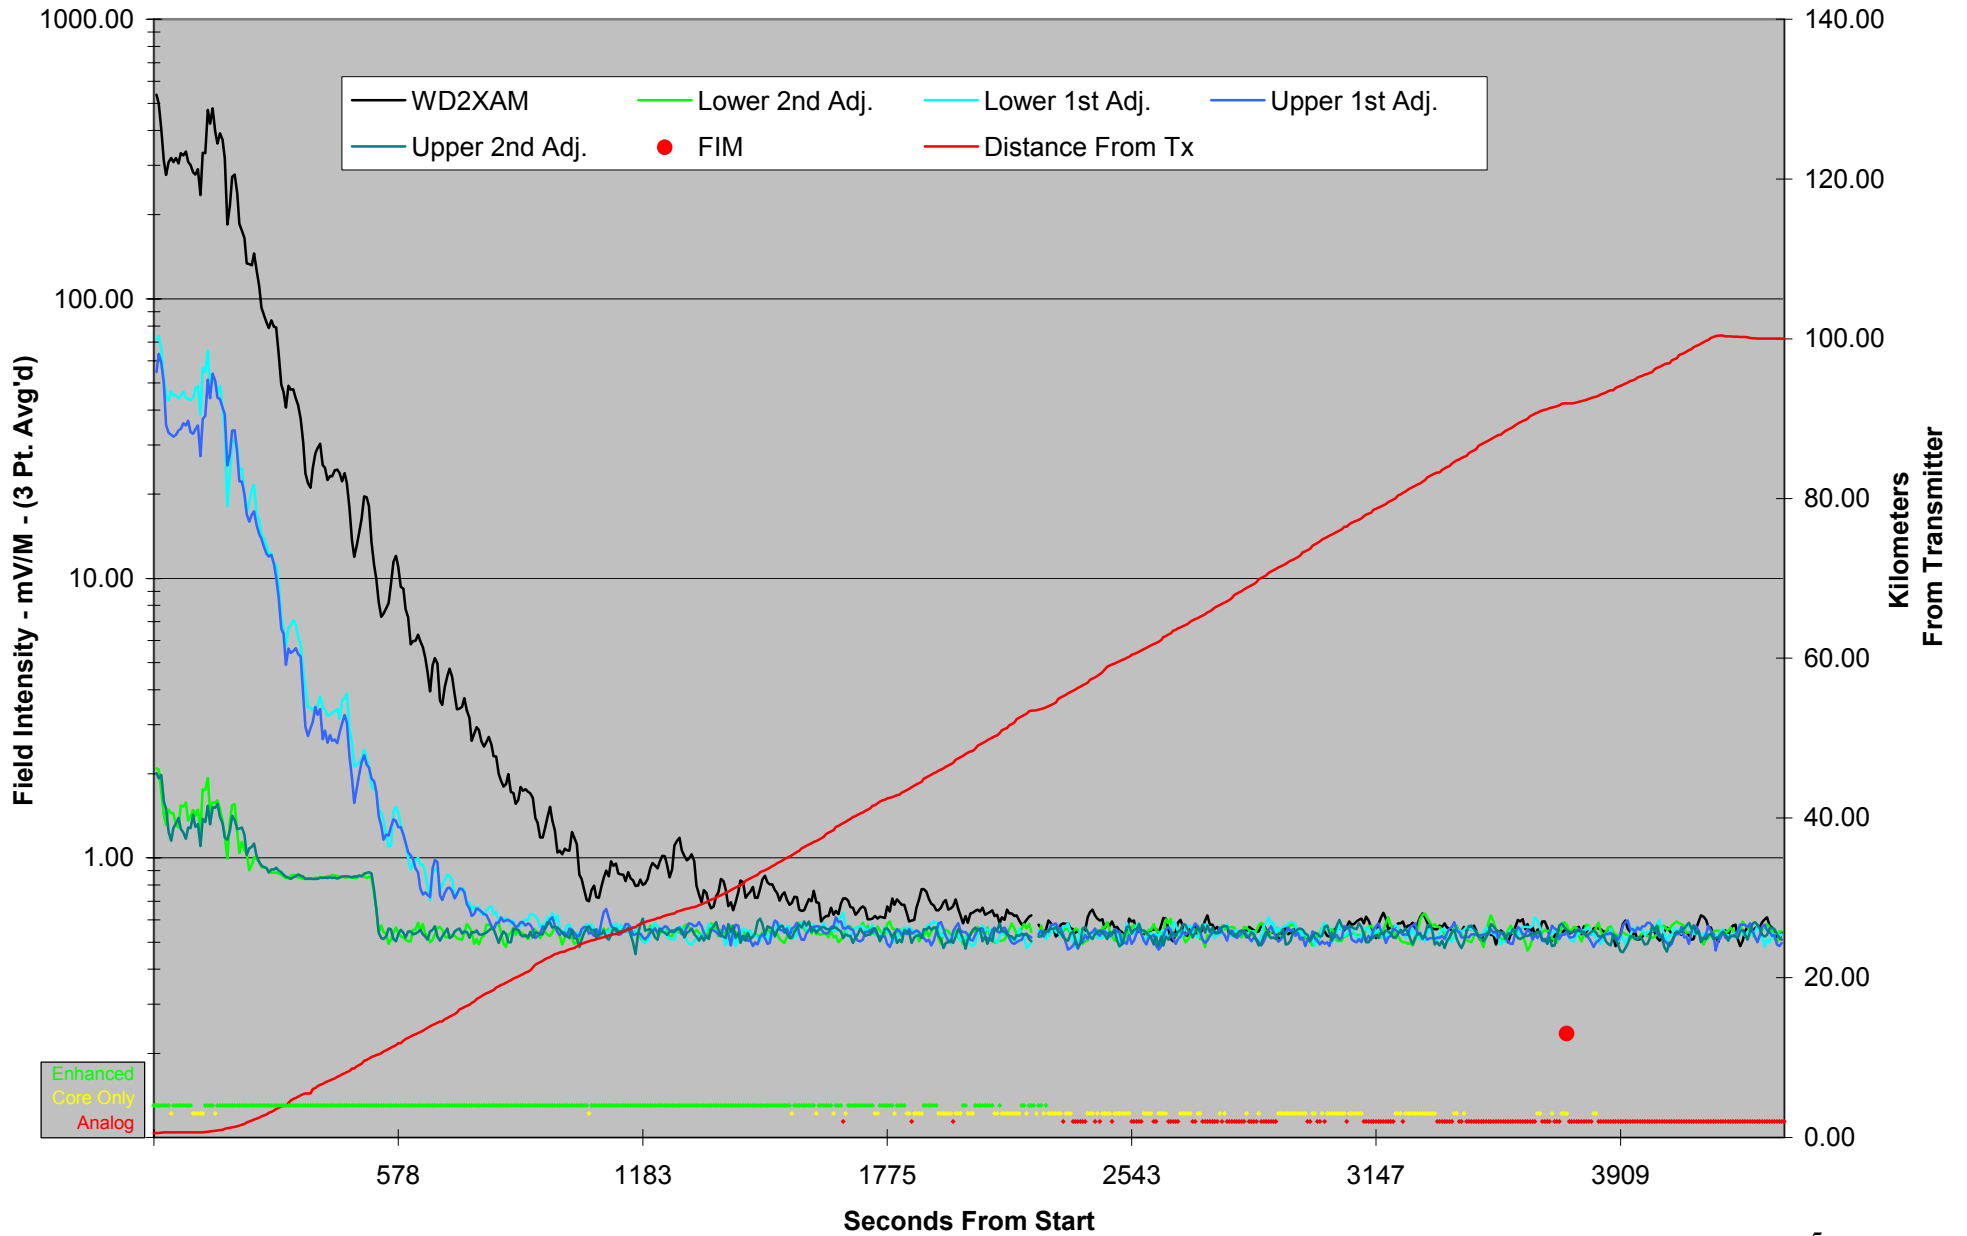

WD2XAM Day Performance

WD2XAM Performance (Day)

0° Radial

Enhanced
Core Only
Analog

WD2XAM Performance (Day)

90° Radial

WD2XAM Performance (Day)

180° Radial

WD2XAM Performance (Day)

270° Radial

WD2XAM Performance (Night)

0° Radial

WD2XAM Performance (Night)

90° Radial

WD2XAM Performance (Night)

180° Radial

WD2XAM Performance (Night)

270° Radial