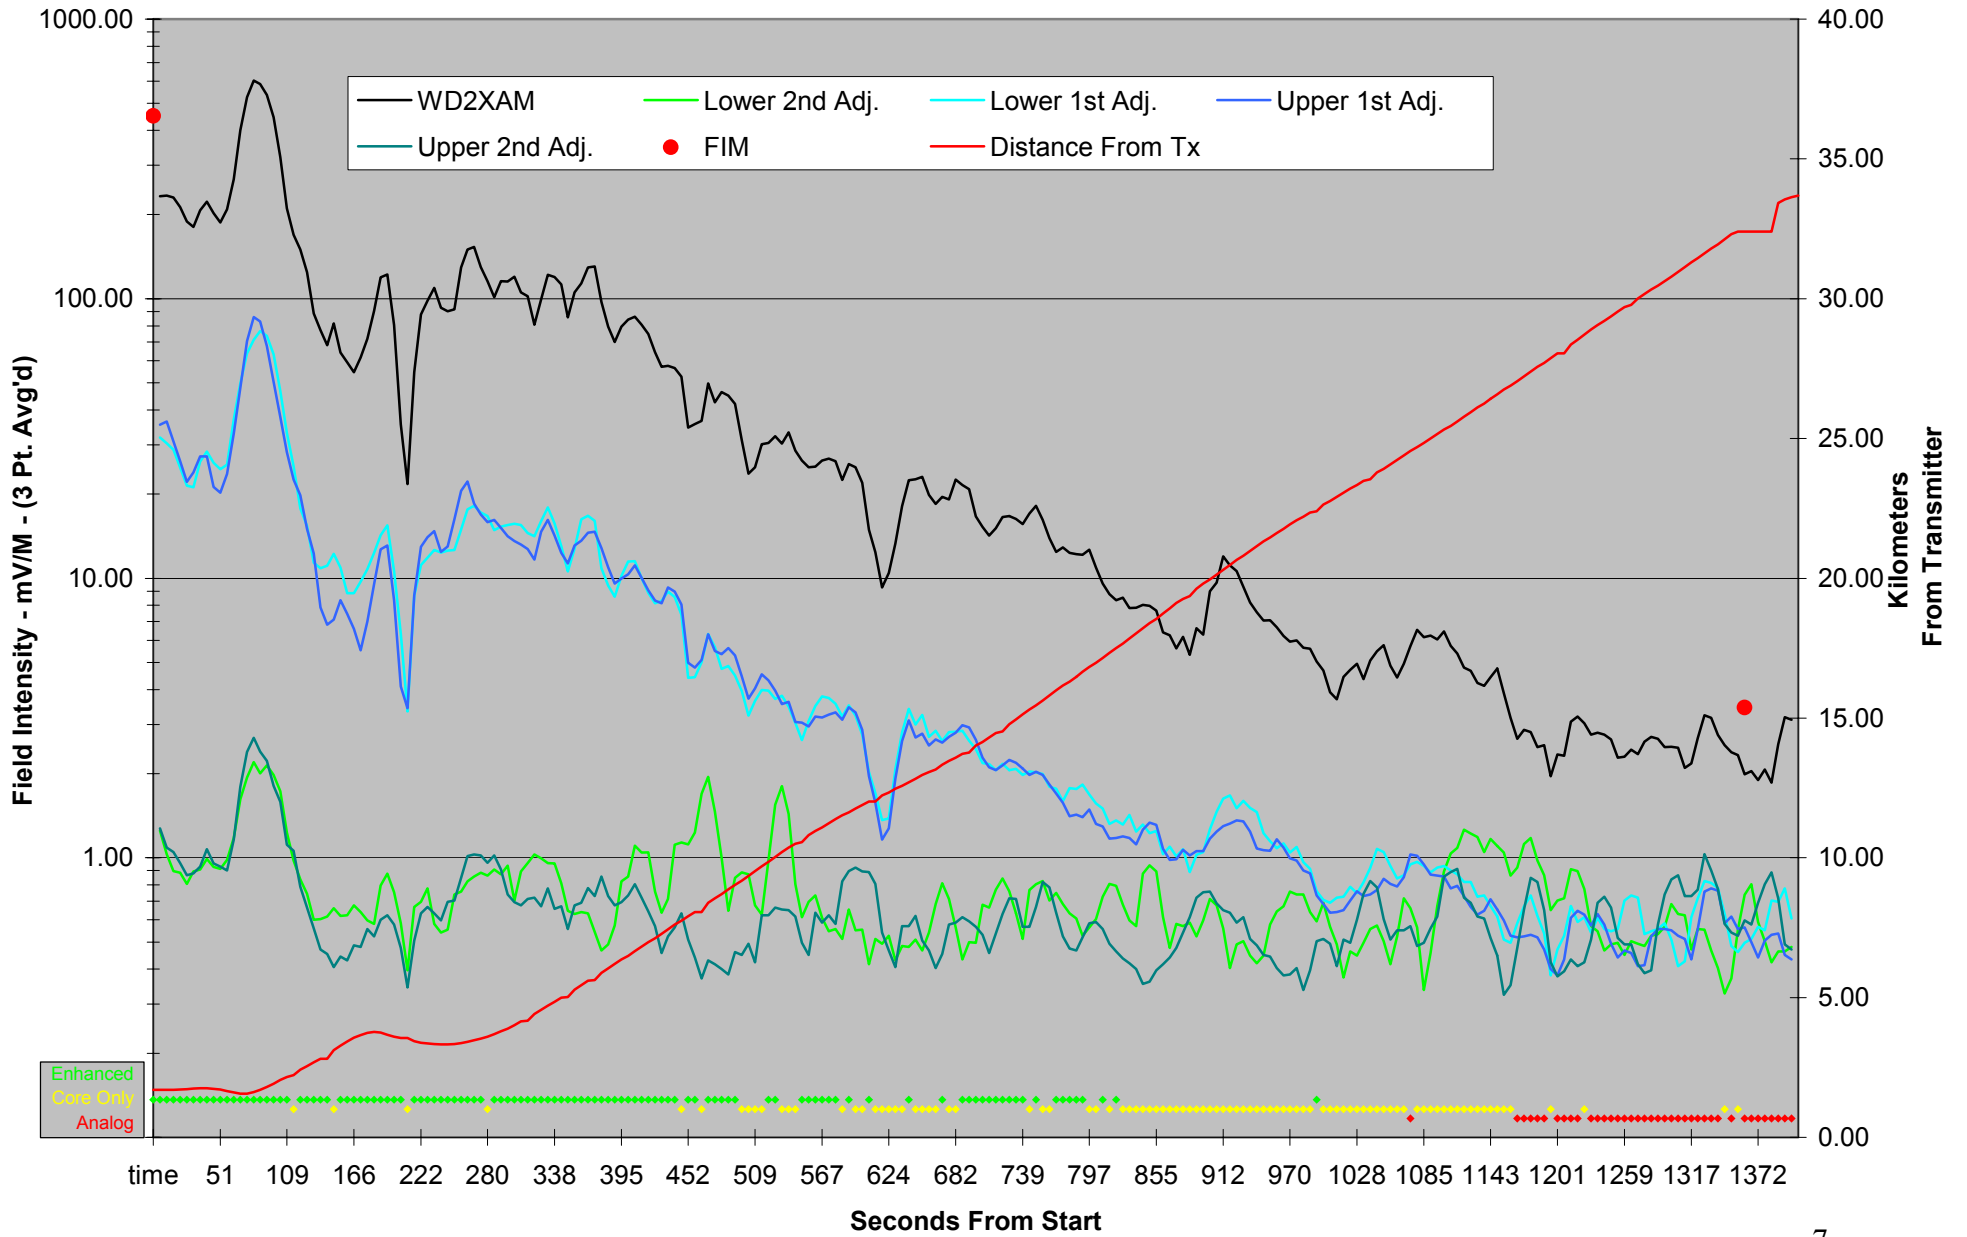

WD2XAM Day Performance

WD2XAM Performance (Day)

0° Radial

Enhanced
Core Only
Analog

WD2XAM Performance (Day)

90° Radial

WD2XAM Performance (Day)

180° Radial

WD2XAM Performance (Day)

270° Radial

WD2XAM Performance (Night)

0° Radial

WD2XAM Performance (Night)

90° Radial

WD2XAM Performance (Night)

180° Radial

WD2XAM Performance (Night)

270° Radial