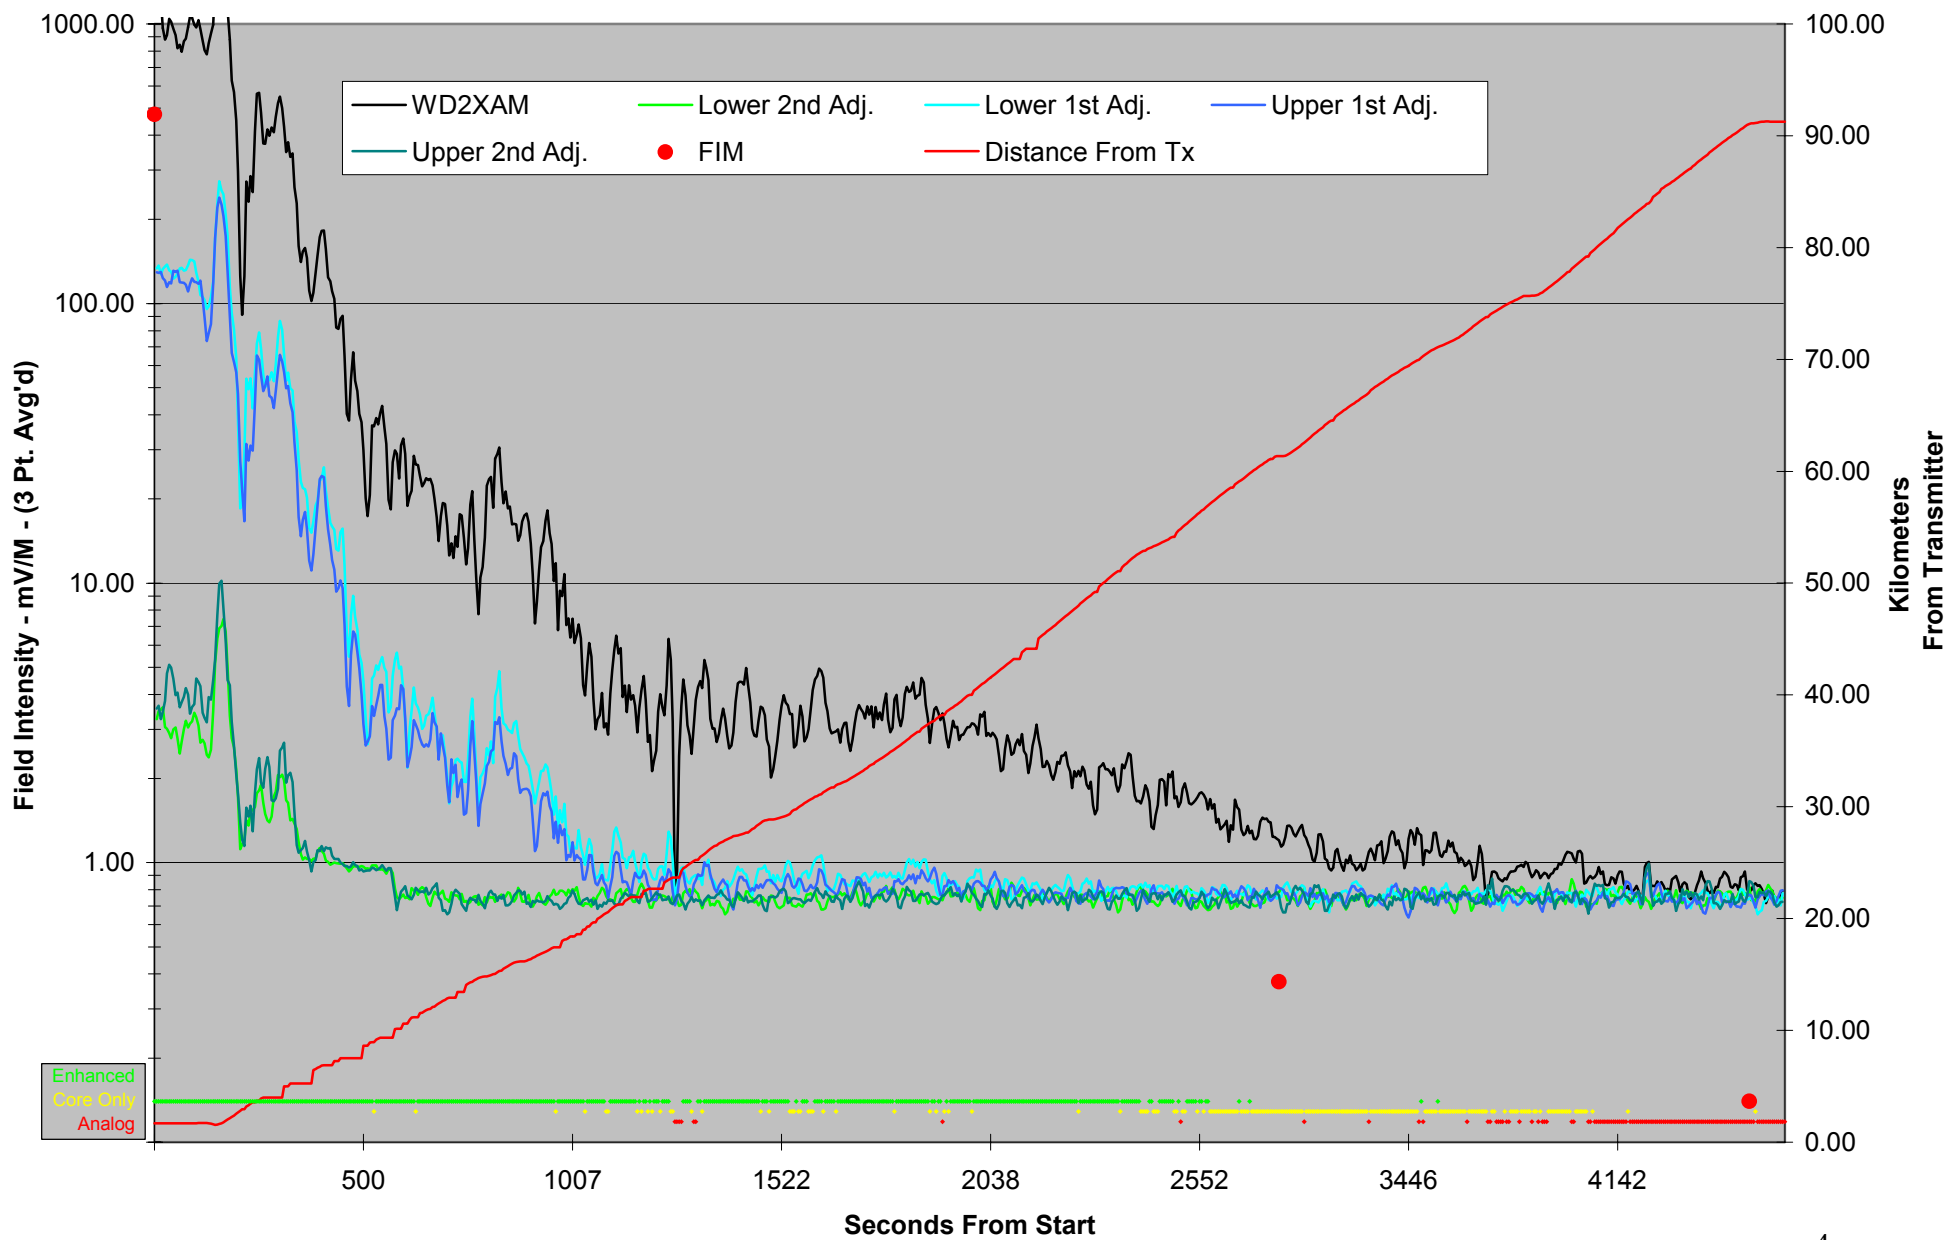

WD2XAM Day Performance

WD2XAM Performance (Day)

0° Radial

Enhanced
Core Only
Analog

WD2XAM Performance (Day)

90° Radial

WD2XAM Performance (Day)

180° Radial

WD2XAM Performance (Day)

270° Radial

WD2XAM Performance (Night)

0° Radial

WD2XAM Performance (Night)

90° Radial

WD2XAM Performance (Night)

180° Radial

WD2XAM Performance (Night)

270° Radial