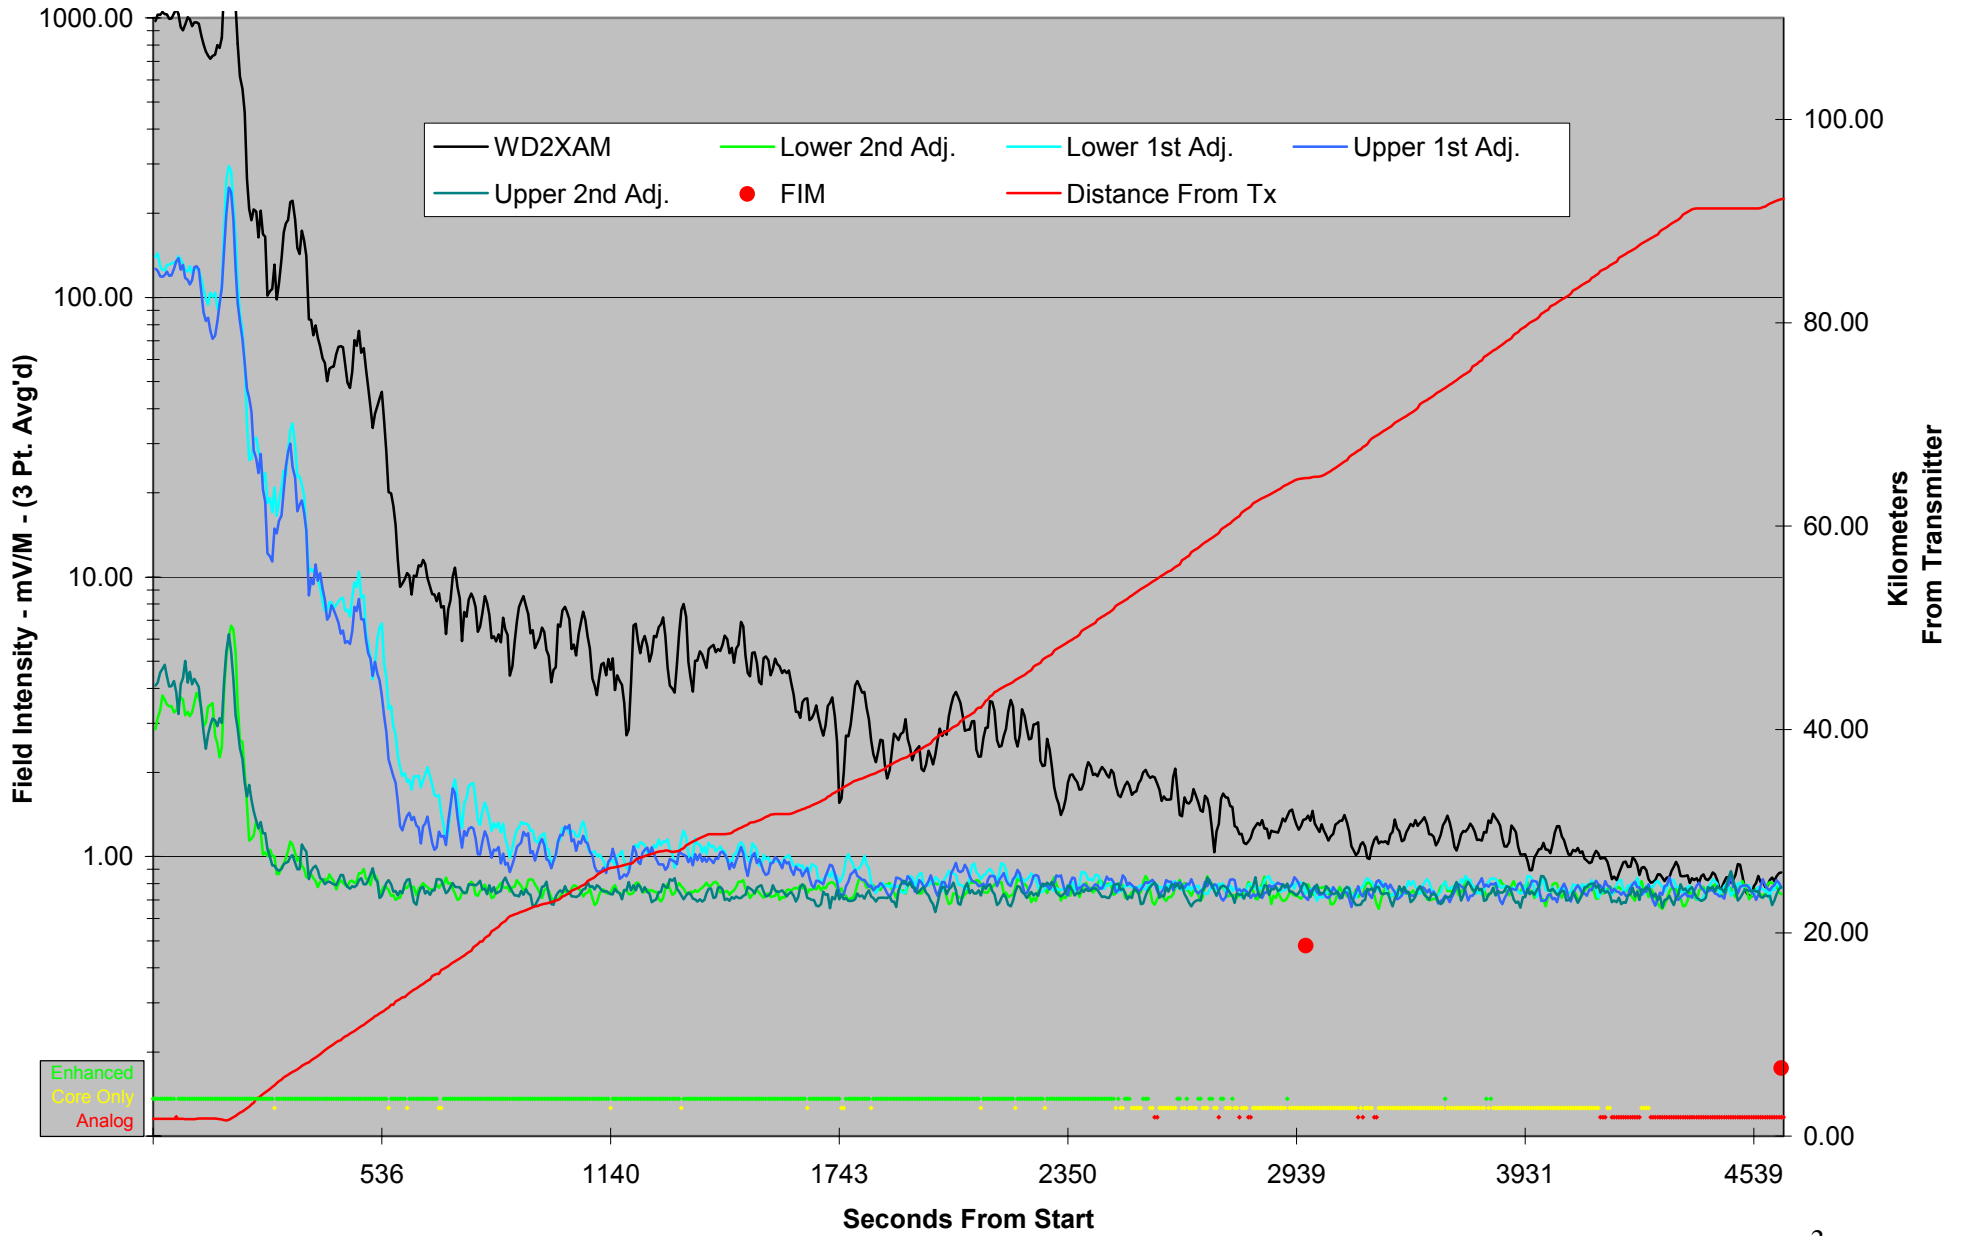

WD2XAM Day Performance

WD2XAM Performance (Day)

0° Radial

Enhanced
Core Only
Analog

WD2XAM Performance (Day)

90° Radial

WD2XAM Performance (Day)

180° Radial

WD2XAM Performance (Day)

270° Radial

WD2XAM Performance (Night)

0° Radial

WD2XAM Performance (Night)

90° Radial

WD2XAM Performance (Night)

180° Radial

WD2XAM Performance (Night)

270° Radial