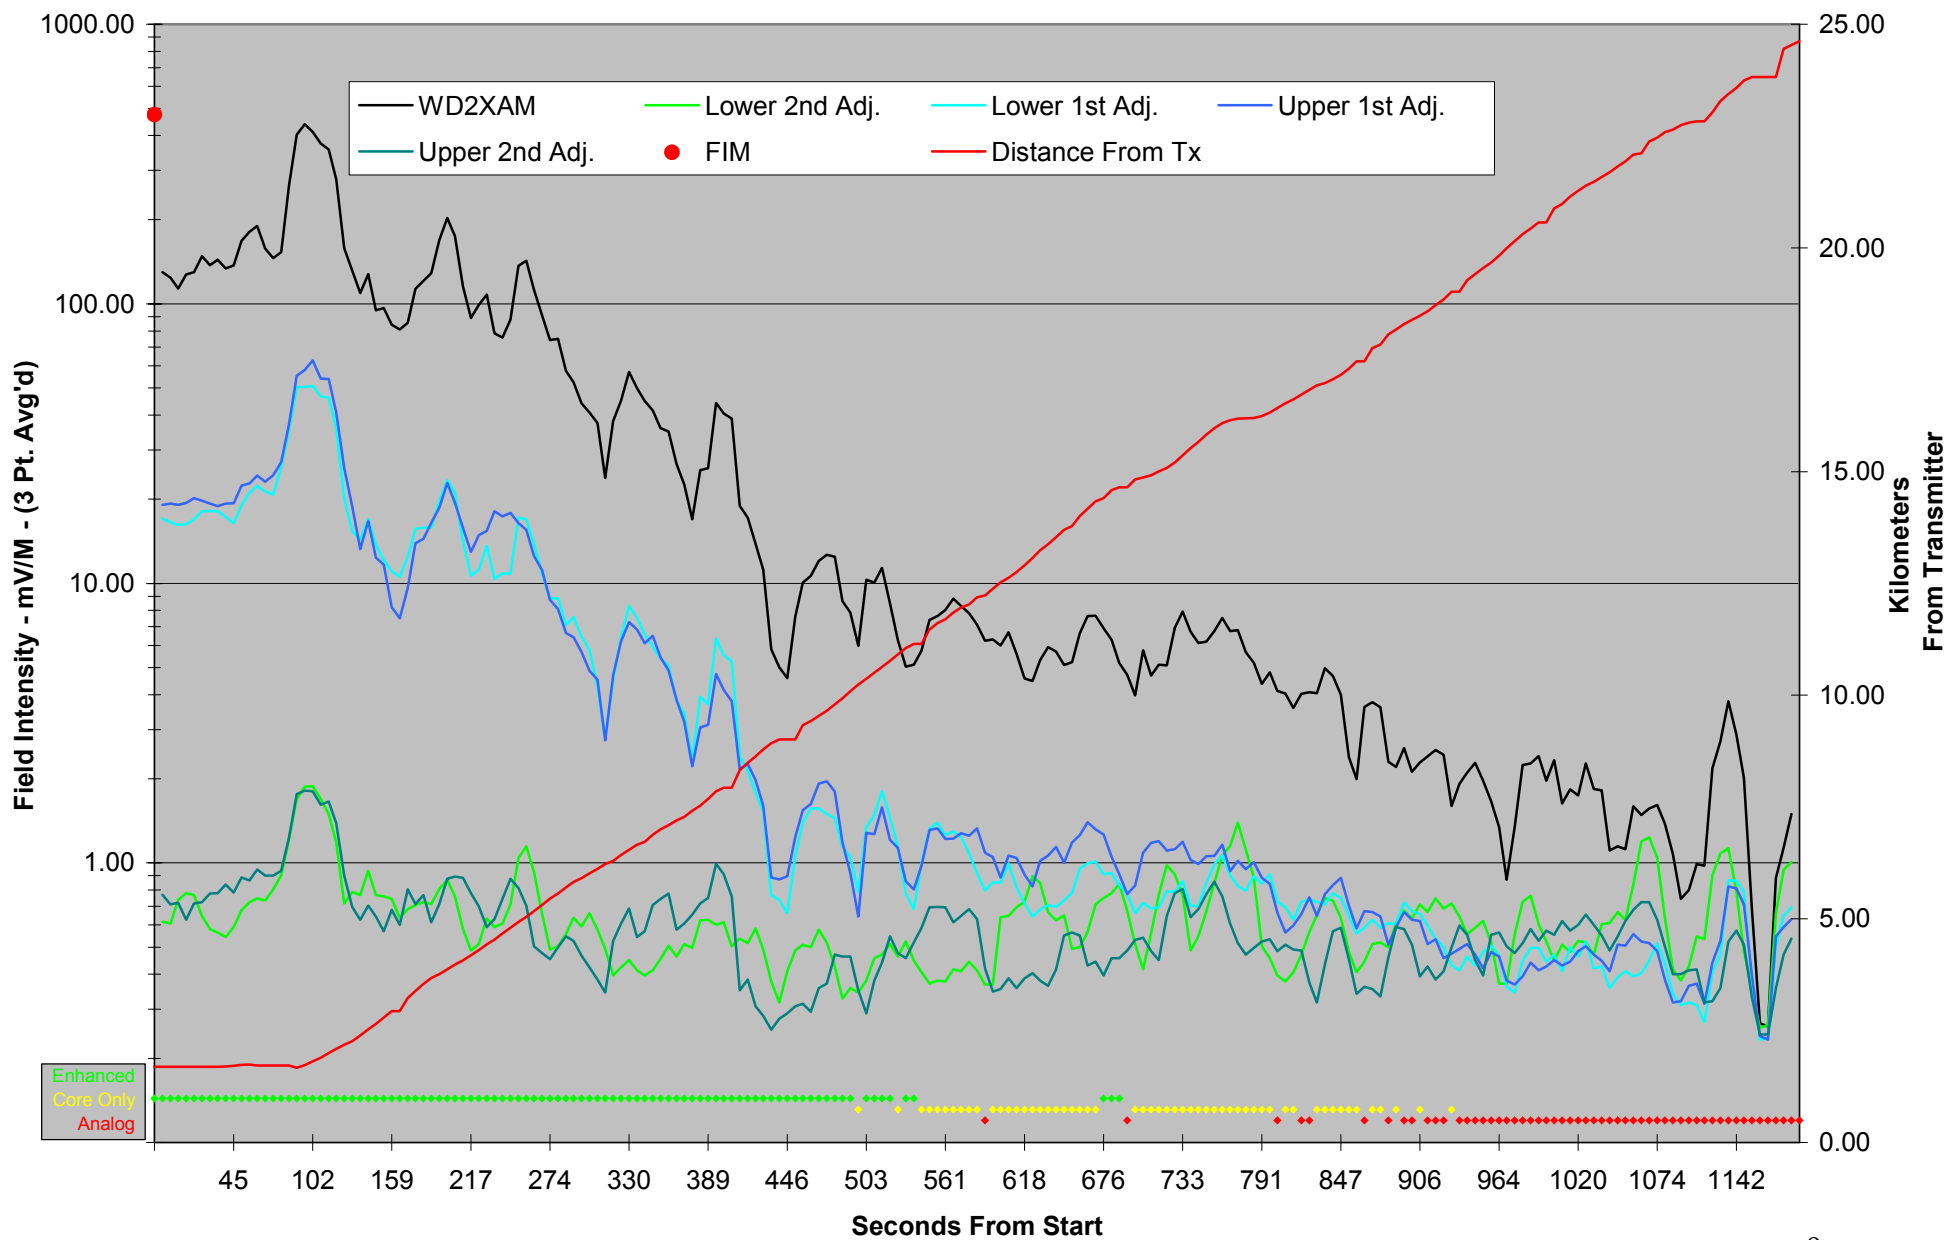

WD2XAM Day Performance

WD2XAM Performance (Day)

0° Radial

Enhanced
Core Only
Analog

WD2XAM Performance (Day)

90° Radial

WD2XAM Performance (Day)

180° Radial

WD2XAM Performance (Day)

270° Radial

WD2XAM Performance (Night)

0° Radial

WD2XAM Performance (Night)

90° Radial

WD2XAM Performance (Night)

180° Radial

WD2XAM Performance (Night)

270° Radial